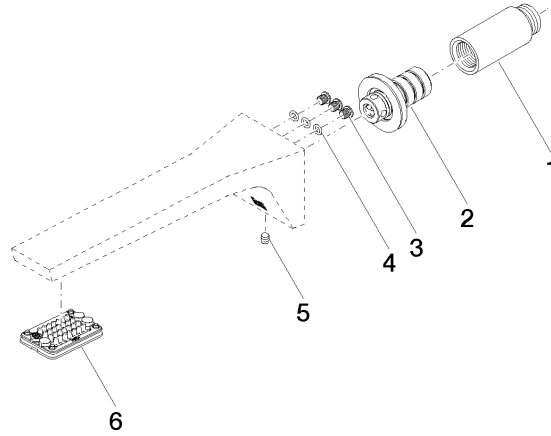

CL.1 Wall-mounted basin spout without pop-up waste - Brushed Platinum

CL.1

13 800 705

- 200mm projection
- fixed spout
- rectangular spray pattern with 40 individual jets
- hole diameter 37 mm
- lead-free
- 1/2" connection
- plug-link mounting
- max. flow 4.5 l/min
- This product can help a building meet the requirements of Green Building Rating Systems, e.g. LEED®, BREEAM®, DGNB

- Concealed wall elbow -** 35 085 970 90
- max. recess depth 163 mm
 - min. recess depth 90 mm

13 800 705

mm [inches]

Flow rate chart

Certificates

LGA_28685. IAPMO_N-4976. IAPMO_8834 (1). IAPMO_4976 (6). WRAS_1512013.
IAPMO_6397.

13 800 705

Spare parts list

No.	Item Number	Name	Quantity used	Delivery time
1	09 24 03 081 10 90	extension	1	2
2	90 24 03 108 01 90	nipple set	1	2
3	09 30 30 113 20 90	screw	3	2
4	09 14 10 001 90	seal	3	2
5	90 31 11 004 00 90	pin	1	2
6	90 11 02 297 00 90	aerator	1	2