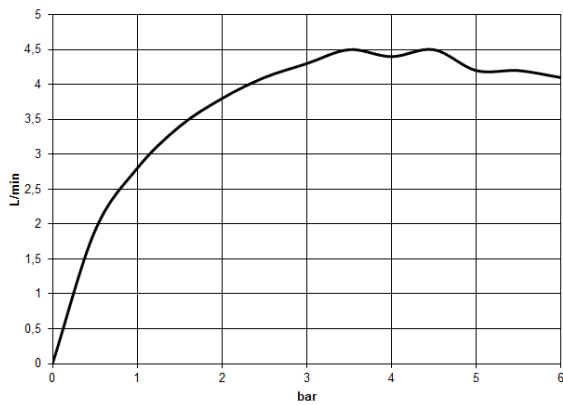

CL.1 Wall-mounted basin spout without pop-up waste - Brushed Platinum

CL.1

13 800 705

- 200mm projection
- fixed spout
- rectangular spray pattern with 40 individual jets
- hole diameter 37 mm
- lead-free
- 1/2" connection
- plug-link mounting
- max. flow 4.5 l/min
- This product can help a building meet the requirements of Green Building Rating Systems, e.g. LEED®, BREEAM®, DGNB

- Concealed wall elbow -** 35 085 970 90
- max. recess depth 163 mm
 - min. recess depth 90 mm

13 800 705

mm [inches]

Flow rate chart

Certificates

LGA_28685. IAPMO_N-4976. IAPMO_8834 (1). IAPMO_4976 (6). WRAS_1512013.
IAPMO_6397.