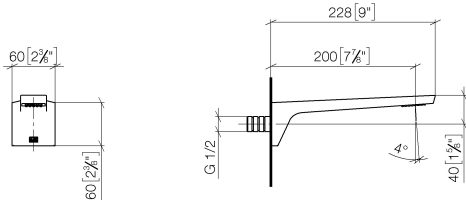

CL.1 Wall-mounted basin spout without pop-up waste - Brushed Platinum

CL.1

13 800 705

- 200mm projection
- fixed spout
- rectangular spray pattern with 40 individual jets
- hole diameter 37 mm
- lead-free
- 1/2" connection
- plug-link mounting
- max. flow 4.5 l/min
- This product can help a building meet the requirements of Green Building Rating Systems, e.g. LEED®, BREEAM®, DGNB

- Concealed wall elbow -** 35 085 970 90
- max. recess depth 163 mm
 - min. recess depth 90 mm

13 800 705

mm [inches]

Flow rate chart

Certificates

LGA_28685. IAPMO_N-4976. IAPMO_8834 (1). IAPMO_4976 (6). WRAS_1512013.
IAPMO_6397.